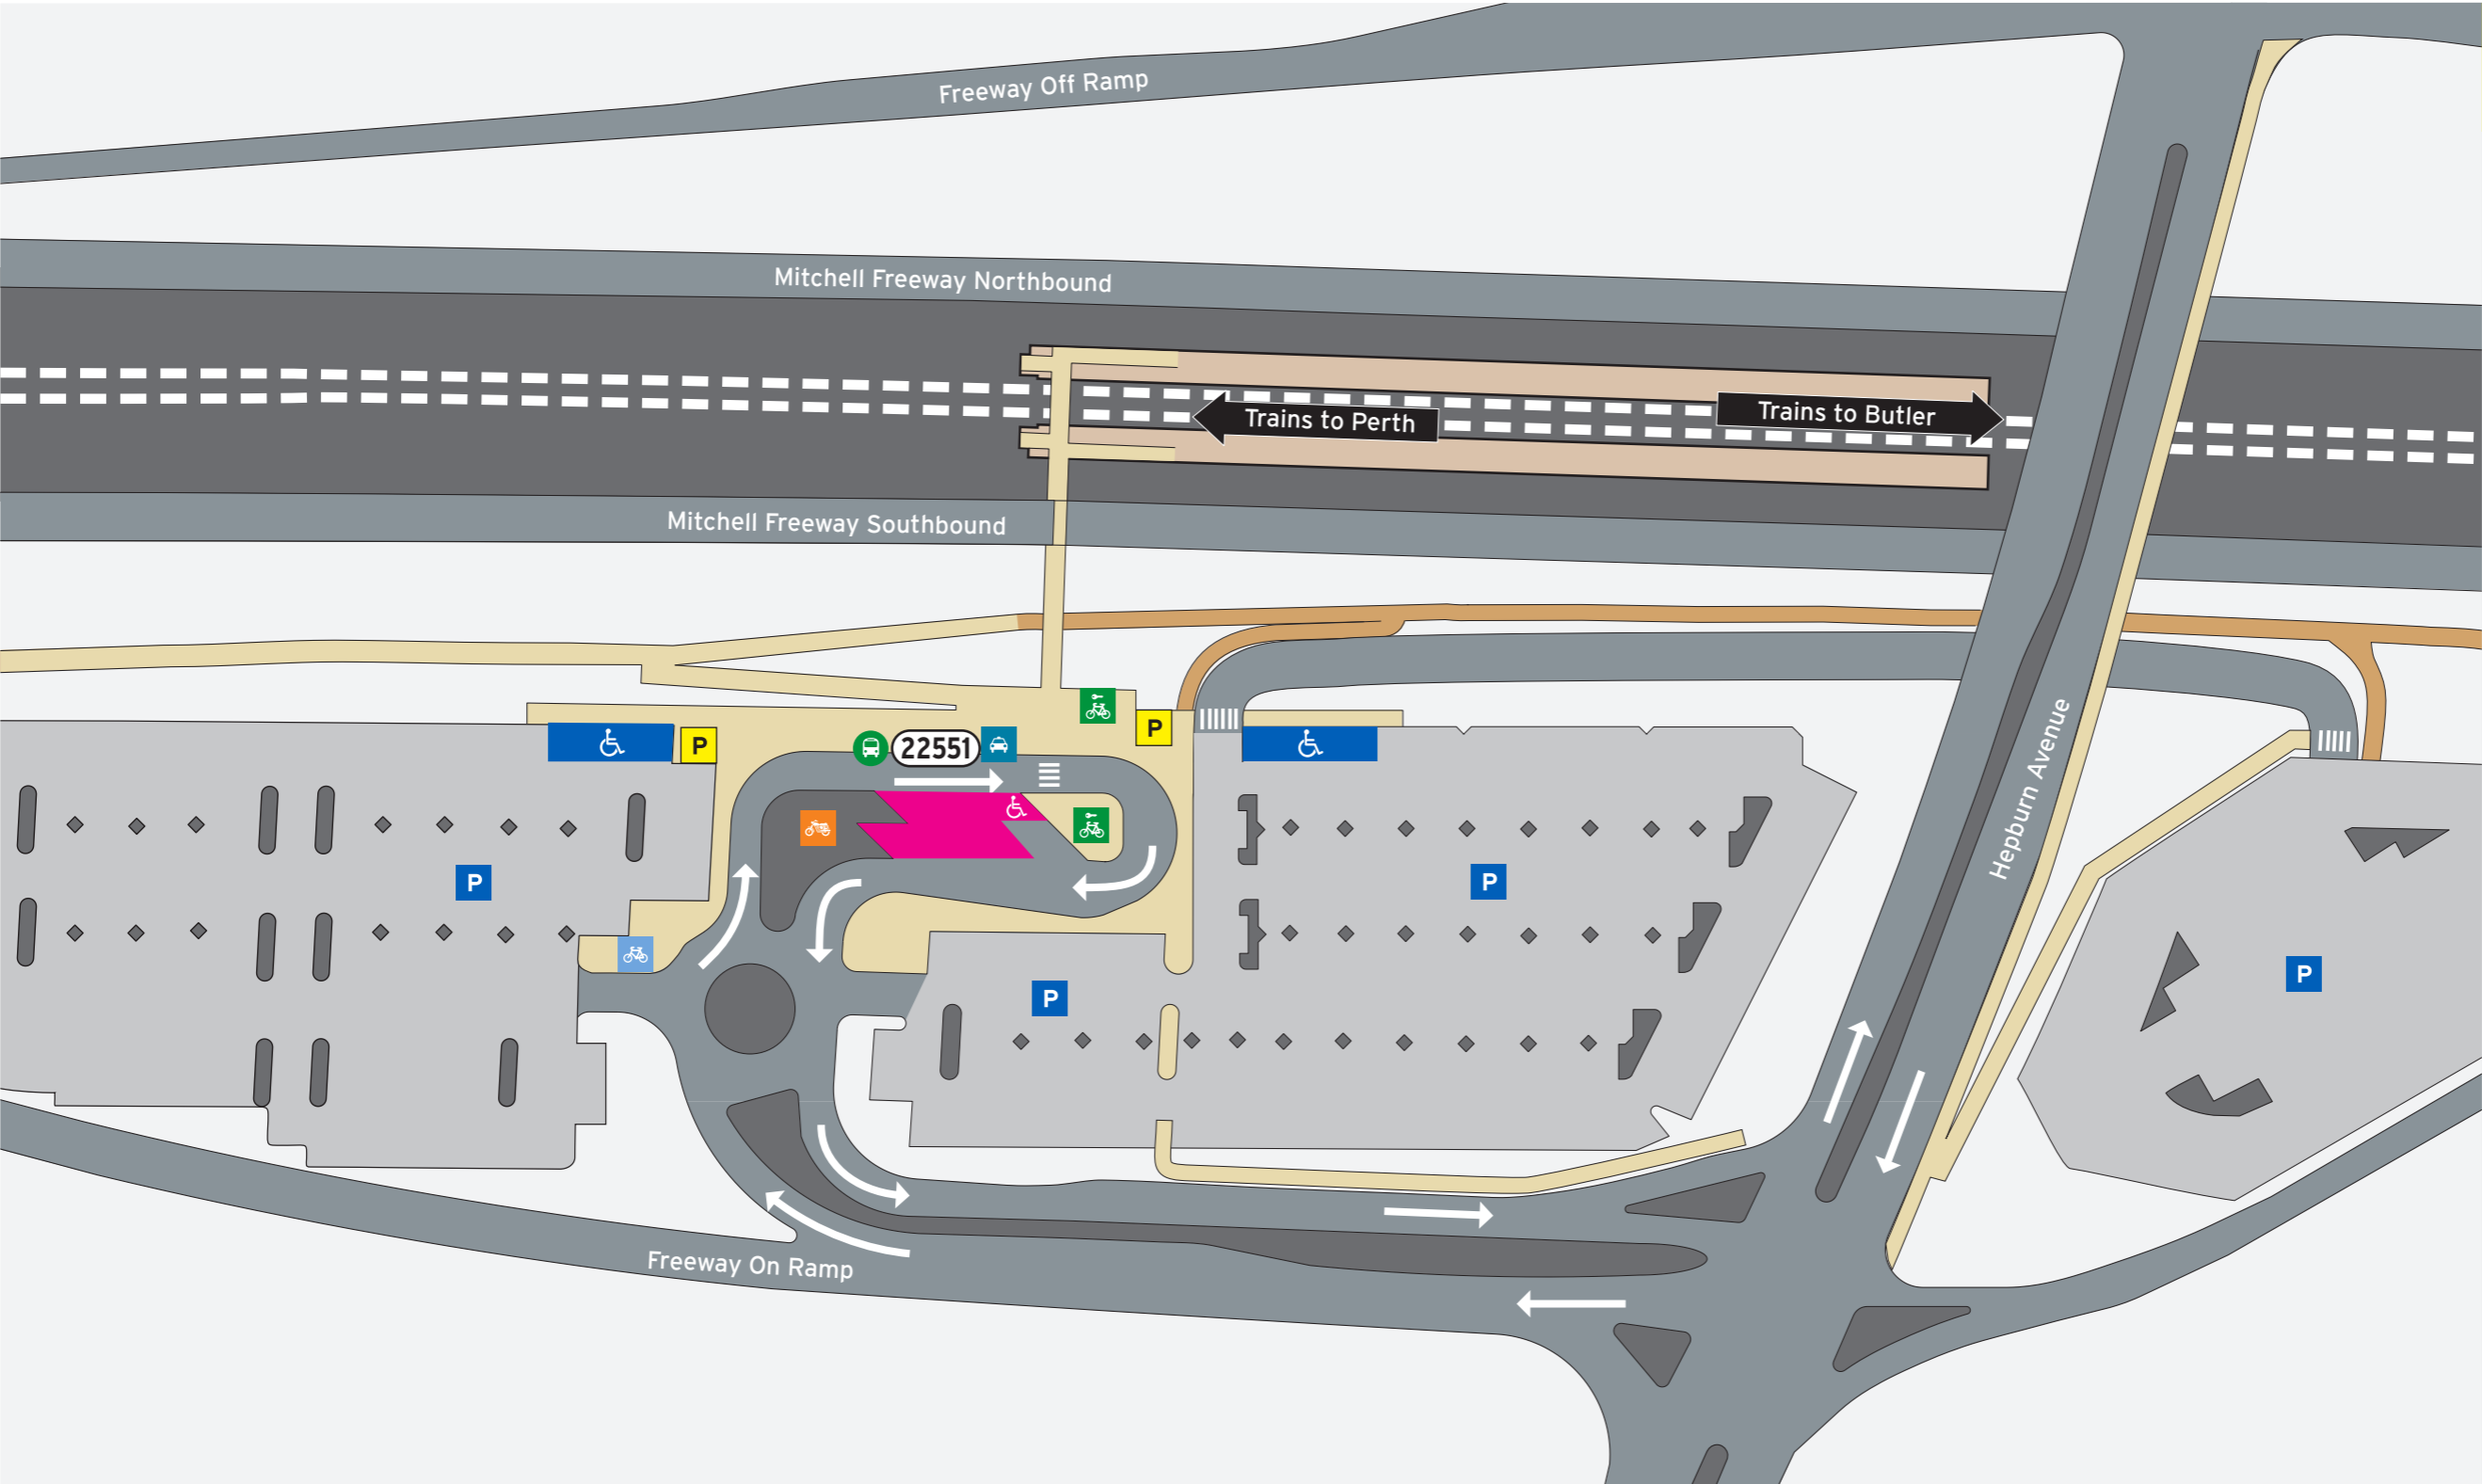

Bus Stands

Stand	Route
(22551)	904 Train replacement to Perth
	904 Train replacement to Butler Stn

Legend

North Point

Scale
0 25m

- Bus Stop
- Walking/Accessible Path
- Pedestrian Access
- Bicycle Access

- Transperth Parking
- Stairs
- Lift
- Road
- Pathways
- Non-Accessible Area
- Platform
- Principal Shared Path

P | **Parking Information**

When to pay

Operating Times

Monday-Friday Fee applies
 Saturday No charge
 Sunday or Public Holiday No charge*
 *Unless vehicle is parked overnight

\$2.00 per 24hr period or part there of applies.

This parking charge applies to all vehicles.

For more information on parking your vehicle visit transperth.wa.gov.au

Legend

- North Point
- Scale
0 25m
- Bus Stop
- Transperth Parking
- Bike Shelter
- Road
- ACROD Parking
- Motorbikes
- Pathways
- SmartParker Machine
- Bike U-rails
- Non-Accessible Area
- Short Term Parking
- Taxi
- Platform
- Principal Shared Path